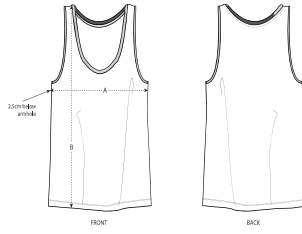

WOMEN TANK TOPS

STTW084- STELLA MINTER

The women's medium fit tank top

Medium Fit

- Sleeveless
- 1x1 rib at neck collar and armhole
- Inside back neck tape in self fabric
- Bottom hem with narrow double topstitch

For suitable print techniques, please download our printing guide

Certifications & memberships

Wash Instructions

Wash similar colours together, no ironing on print, wash and iron inside out.

SIZES		XS	S	M	L	XL	XXL
A	Half Chest	42.5	45	48	51	54	57
B	Body Length	60.5	62.5	64.5	66.5	67.5	67.5

PACKING

SIZES	XS	S	M	L	XL	XXL
PCS/BAG	5	5	5	5	5	5
PCS/BOX	100	100	100	100	100	100